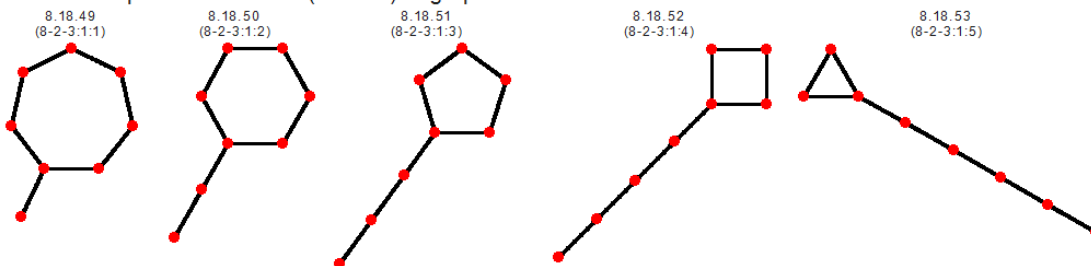

Homeomorphism class 8.19 (8-2-3:2): 11 graphs